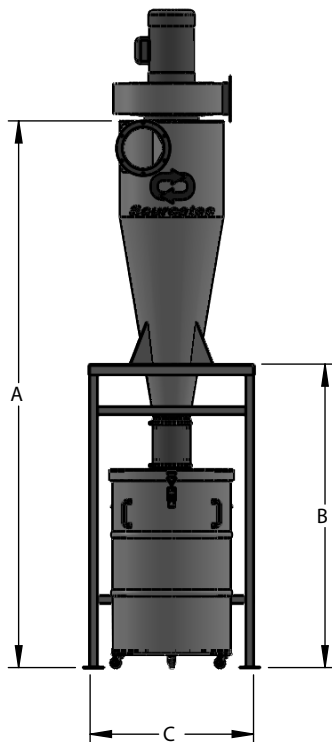

CYCLONE SERIES "CY" CYCLONE DUST COLLECTORS

Sourcetec Cyclones are designed and manufactured specifically to operate in applications generating heavy particulate and high temperatures.

| MODEL | AIR FLOW (cfm) | A In. (mm) | B In. (mm) | C In. (mm) |
|-----------|----------------|------------|------------|------------|
| CY-1201 | Up to 540 | 84 (2134) | 56 (1422) | 32 (813) |
| CY-1602 | Up to 1200 | 96 (2438) | 56 (1422) | 32 (813) |
| CY-2003 | Up to 2500 | 104 (2642) | 58 (1473) | 32 (813) |
| CY-2407 | Up to 3500 | 116 (2946) | 64 (1626) | 36 (914) |
| CY-3010 | Up to 4500 | 134 (3404) | 64 (1626) | 42 (1067) |
| CY-3015 | Up to 5600 | 134 (3404) | 64 (1626) | 42 (1067) |
| CY-3620 * | Up to 7000 | 149 (3785) | 64 (1626) | 48 (1219) |
| CY-3625 * | Up to 7500 | 149 (3785) | 64 (1626) | 48 (1219) |
| CY-3630 * | Up to 8000 | 149 (3785) | 64 (1626) | 48 (1219) |
| CY-4440 * | Up to 11500 | 174 (4420) | 70 (1778) | 56 (1422) |
| CY-4450 * | Up to 13000 | 174 (4420) | 70 (1778) | 56 (1422) |

Other sizes are available upon request.

* CY-36 & CY-44 Blowers are belt driven.

DESCRIPTION:

Sourcetec series "CY" cyclones, shall be fully welded from heavy gauge mild steel. Fan and motor assembly are integrated construction of the cyclone and are rotatable. Unit comes complete with heavy duty stand and drum. Whole assembly is coated with Sourcetec special coating for added protection.