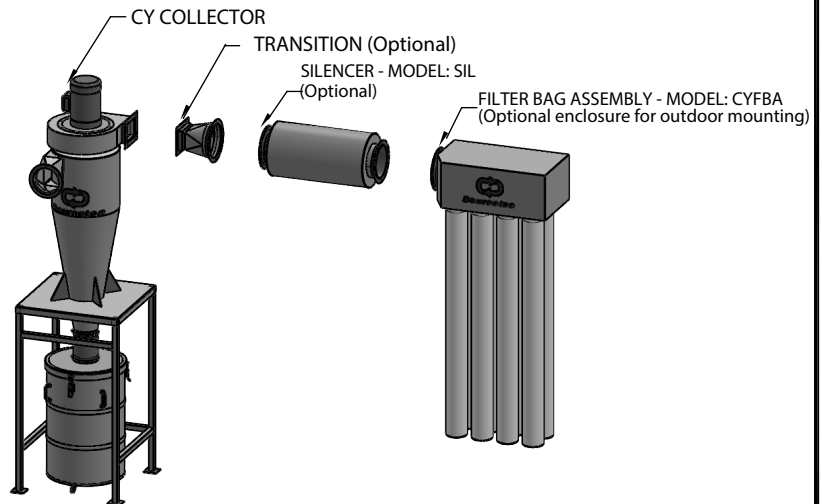

CYCLONE SERIES "CY" CYCLONE DUST COLLECTORS

Sourcetec Cyclones are designed and manufactured specifically to operate in applications generating heavy particulate and high temperatures.

| MODEL | AIR FLOW (cfm) | A In. (mm) | B In. (mm) | C In. (mm) |
|-----------|----------------|------------|------------|------------|
| CY-1201 | Up to 540 | 84 (2134) | 56 (1422) | 32 (813) |
| CY-1602 | Up to 1200 | 96 (2438) | 56 (1422) | 32 (813) |
| CY-2003 | Up to 2500 | 104 (2642) | 58 (1473) | 32 (813) |
| CY-2407 | Up to 3500 | 116 (2946) | 64 (1626) | 36 (914) |
| CY-3010 | Up to 4500 | 134 (3404) | 64 (1626) | 42 (1067) |
| CY-3015 | Up to 5600 | 134 (3404) | 64 (1626) | 42 (1067) |
| CY-3620 * | Up to 7000 | 149 (3785) | 64 (1626) | 48 (1219) |
| CY-3625 * | Up to 7500 | 149 (3785) | 64 (1626) | 48 (1219) |
| CY-3630 * | Up to 8000 | 149 (3785) | 64 (1626) | 48 (1219) |
| CY-4440 * | Up to 11500 | 174 (4420) | 70 (1778) | 56 (1422) |
| CY-4450 * | Up to 13000 | 174 (4420) | 70 (1778) | 56 (1422) |

Other sizes are available upon request.

* CY-36 & CY-44 Blowers are belt driven.

DESCRIPTION:

Sourcetec series "CY" cyclones, shall be fully welded from heavy gauge mild steel. Fan and motor assembly are integrated construction of the cyclone and are rotatable. Unit comes complete with heavy duty stand and drum. Whole assembly is coated with Sourcetec special coating for added protection.