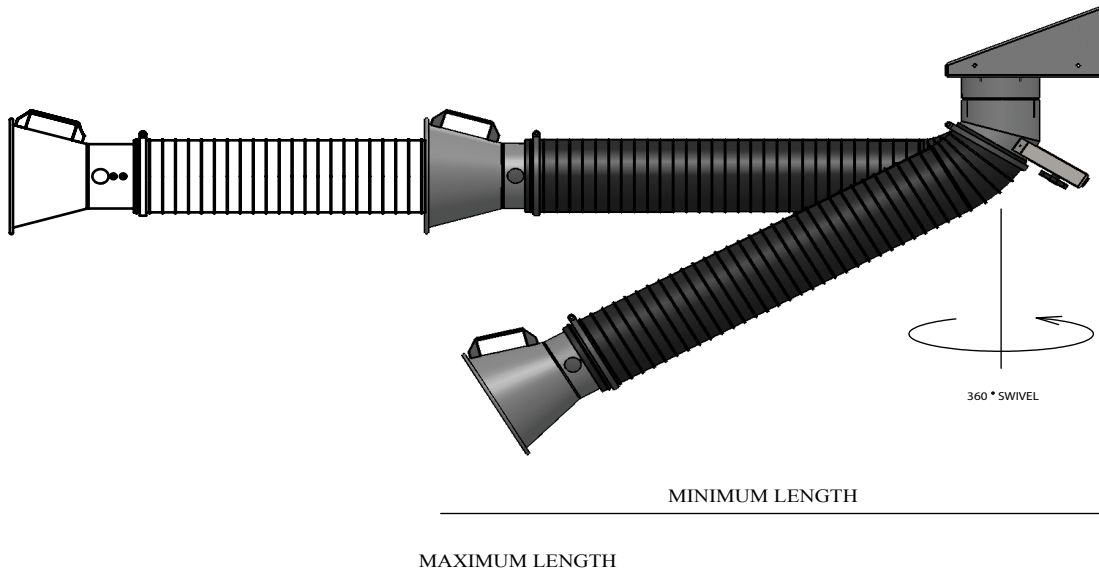

### SOURCEARM SERIES "RAF" TELESCOPING RETRACTABLE ARM

MODEL #	MINIMUM LENGTH IN (mm)	MAX LENGTH IN (mm)
RAF-6	52" (1321mm)	85" (2159mm)

\*Dimensions are for reference only

#### DESCRIPTION:

Sourcetec RAF belongs to our Series of telescoping retractable arms. Manufactured using our specially designed internal mechanisms and 360 degree swivel. The RAF retracts for easy storage when not in use.