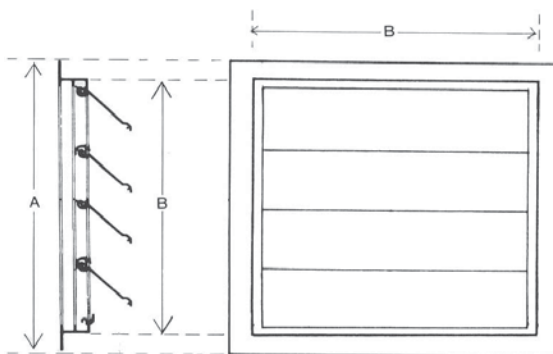

Standard Features

- ✓ Sturdy construction from all aluminum extrusions
- ✓ Less than 1% leakage

Gravity Dampers Series "GD"

CAT NO.	FAN DIA.	DIMENSIONS	
		A	B
RECOMMENDED FOR DIRECT DRIVE FANS			
GD3210	8"	13"	10"
GD3212	10"	15"	12"
GD3214	12"	17"	14"
GD3216	14"	19"	16"
GD3218	16"	21"	18"
GD3220	18"	23"	20"
GD3222	20"	25"	22"
GD3226	24"	29"	26"
RECOMMENDED FOR BELT DRIVE FANS			
GD3224	24"	27"	24"
GD3230	30"	33"	30"
GD3236	36"	39"	36"
GD3242	42"	45"	42"
GD3248	48"	51"	48"
GD3254	54"	57"	54"
GD3262	60"	65"	62"